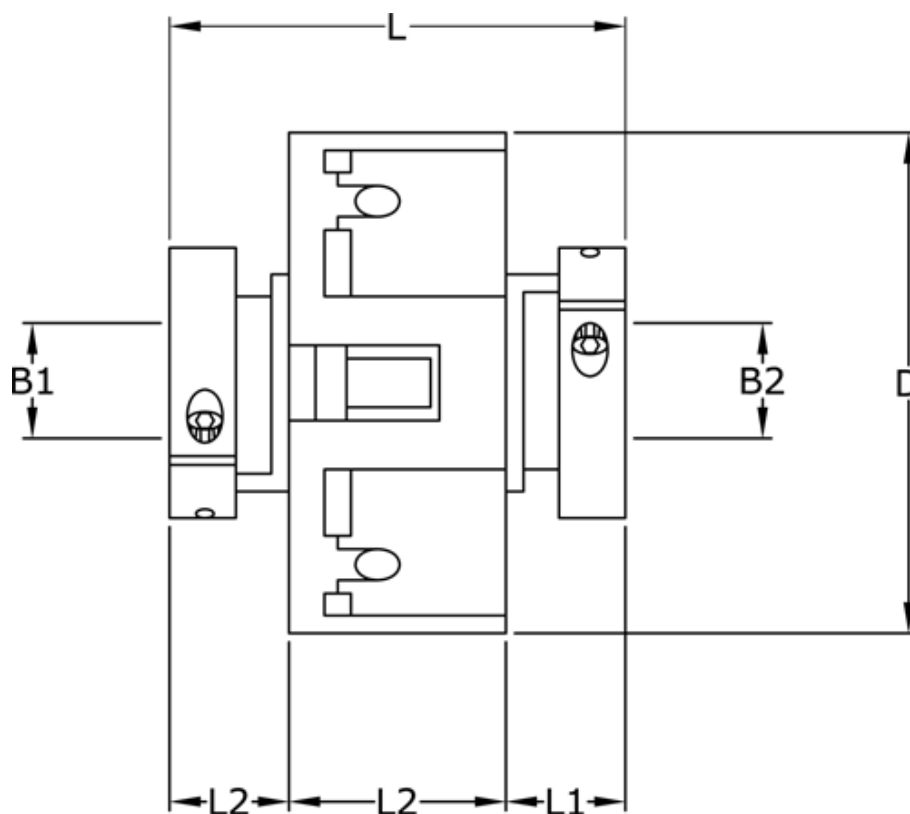

Article number: 3322205703545

Description: Uni-Lat Coupling size 205.70.35.45
clamp hub, bore 12/18 mm

Measures

B1	=	12
B2	=	18
D	=	70
L	=	74.0
L1	=	28.5
L2	=	17.0
Screw	=	M6